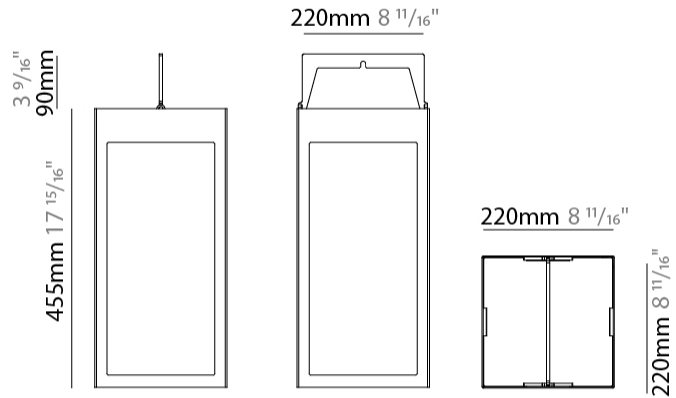

PROJECT	_____
TYPE	_____
SPECIFIER	_____
QUANTITY	_____
DATE	_____

ETEREA PORTABLE

E9B151- -

base number   Color   Finish
Temperature   Options

1. To build a product code in our configurator select the specify button on the base model # product page
2. To build a manual product code on this datasheet choose from the options listed below in blue font and add the suffix to the base model #

GENERAL

Series: Eterea
Brand: Platek
Division: Exterior
Mounting Type: Portable
Mounting Location: Floor
Subcategory: Floor

PHYSICAL

Shape: Rectangle
Length (mm): 216
Length (in): 8 1/2
Width (mm): 216
Width (in): 8 1/2
Height (mm): 455
Height (in): 17 15/16
Light Distribution: Direct
Weight (kg): 6.3
Weight (lbs): 13.8
Diffuser: Painted extraclear glass
Fixture Finish: WHI / ANT / COR
Holder Finish: Chrome
Fixture Material: Stainless Steel
Cable Details: Supplied with one power supply cable 5m in length
Upon Request: Bolt Down

ELECTRICAL

Lamp Type: LED
Input Wattage (W): 17.5
Total Output Wattage (W): 16.5
Dimming: Non-Dimmable
Input Voltage (V): 120

LED

Color Temperature (°K): 3000 / 4000
Max. Delivered Lumen (lm): 735 / 765
Nominal Lumen (lm): 1550 / 1612
CRI: >80 CRI
Lamp Life (hrs): 60000

OPTICAL

Optic°: 114

RATINGS AND CERTIFICATIONS

Certified By: Certified for North American Standards
IP rating: IP65
IK Rating: IK08
Bug Rating: B0 U0 G0
Upon Request: Higher Maximum Ambient Temperature